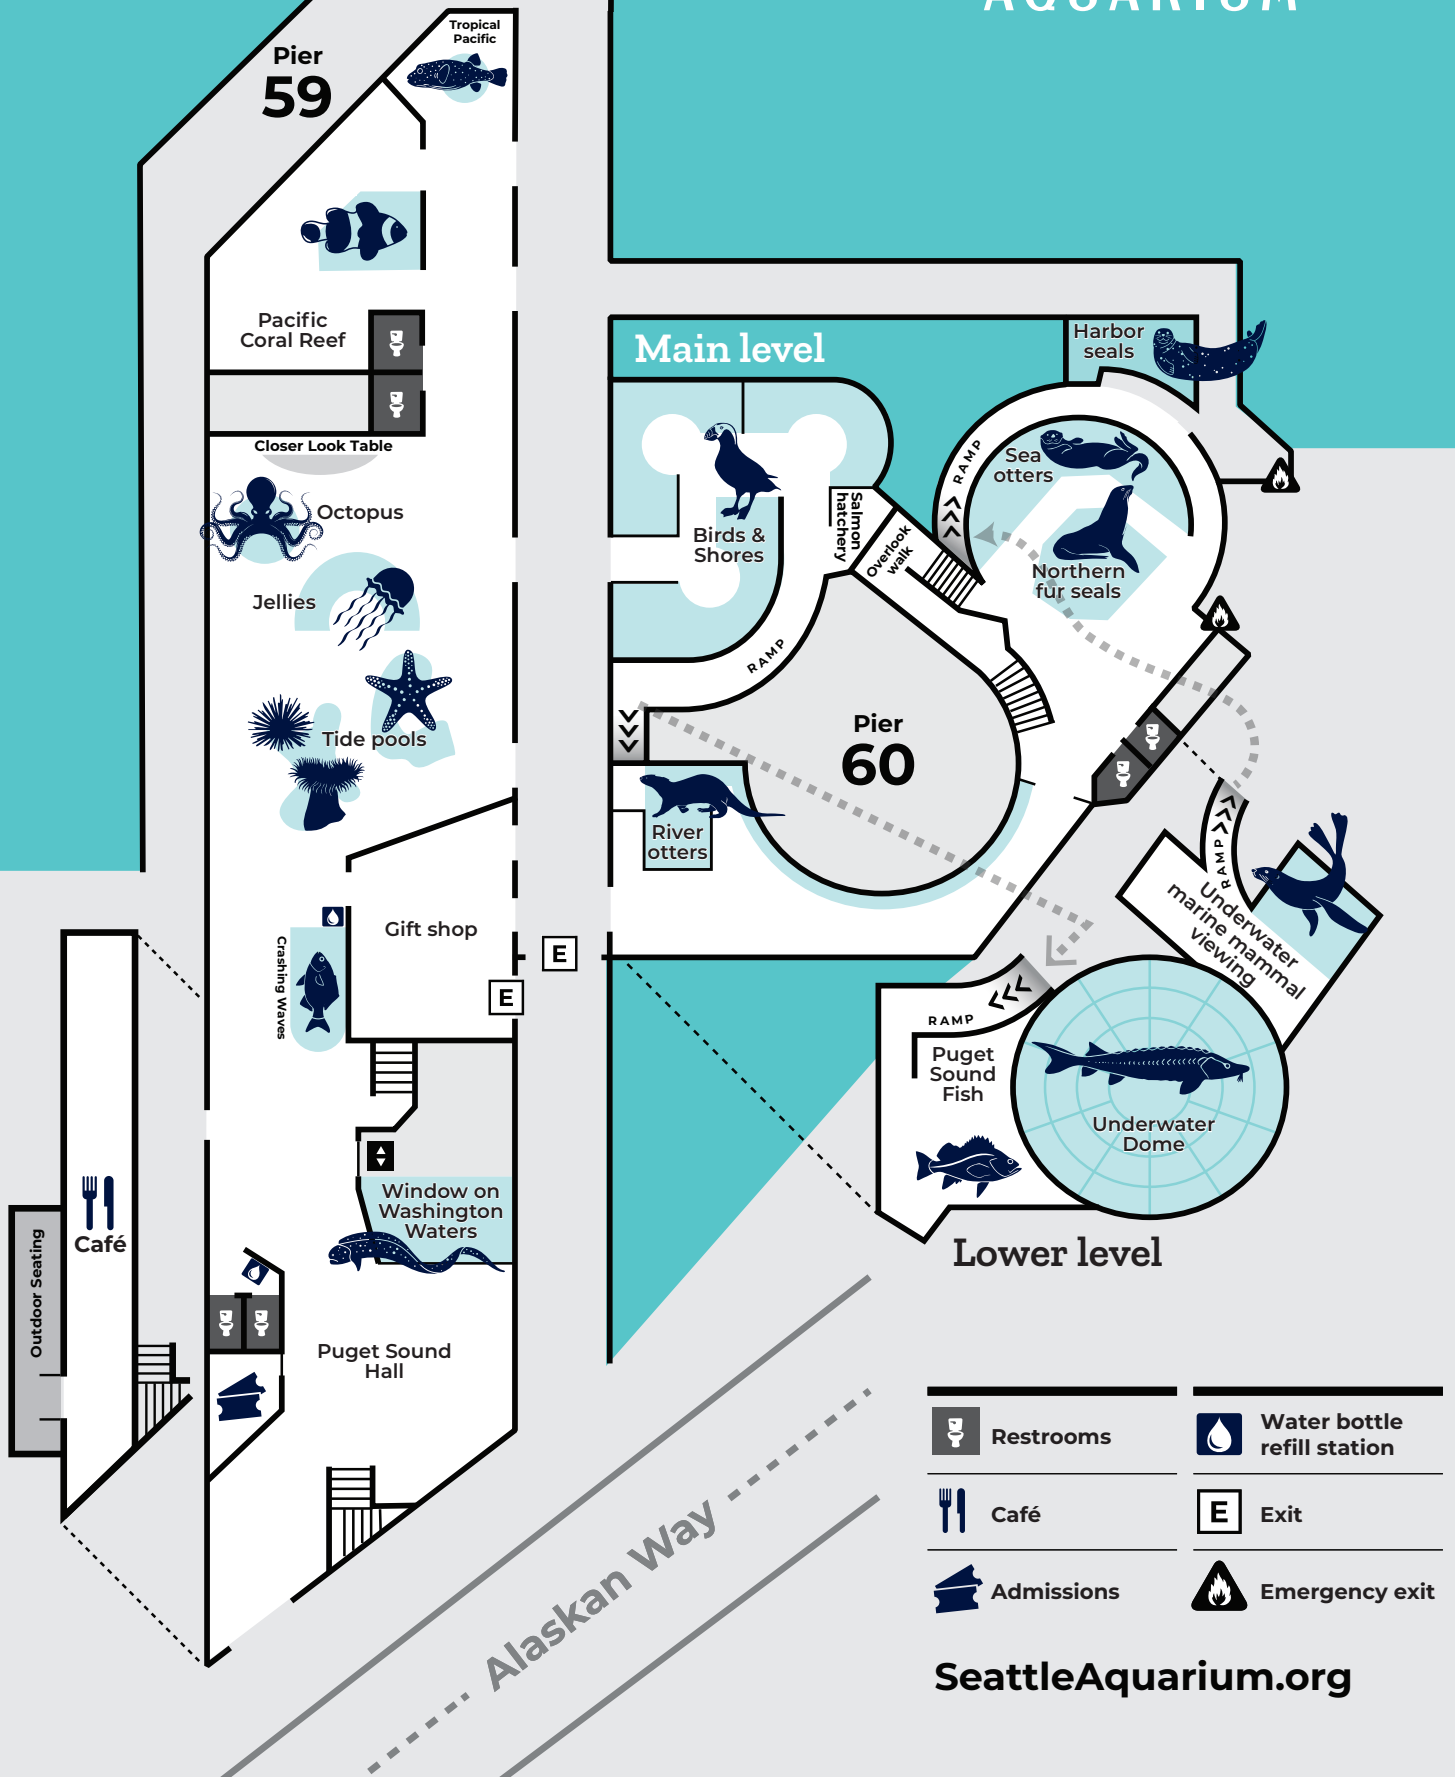

# SEATTLE AQUARIUM

- |            |                             |
|------------|-----------------------------|
| Restrooms  | Water bottle refill station |
| Café       | Exit                        |
| Admissions | Emergency exit              |